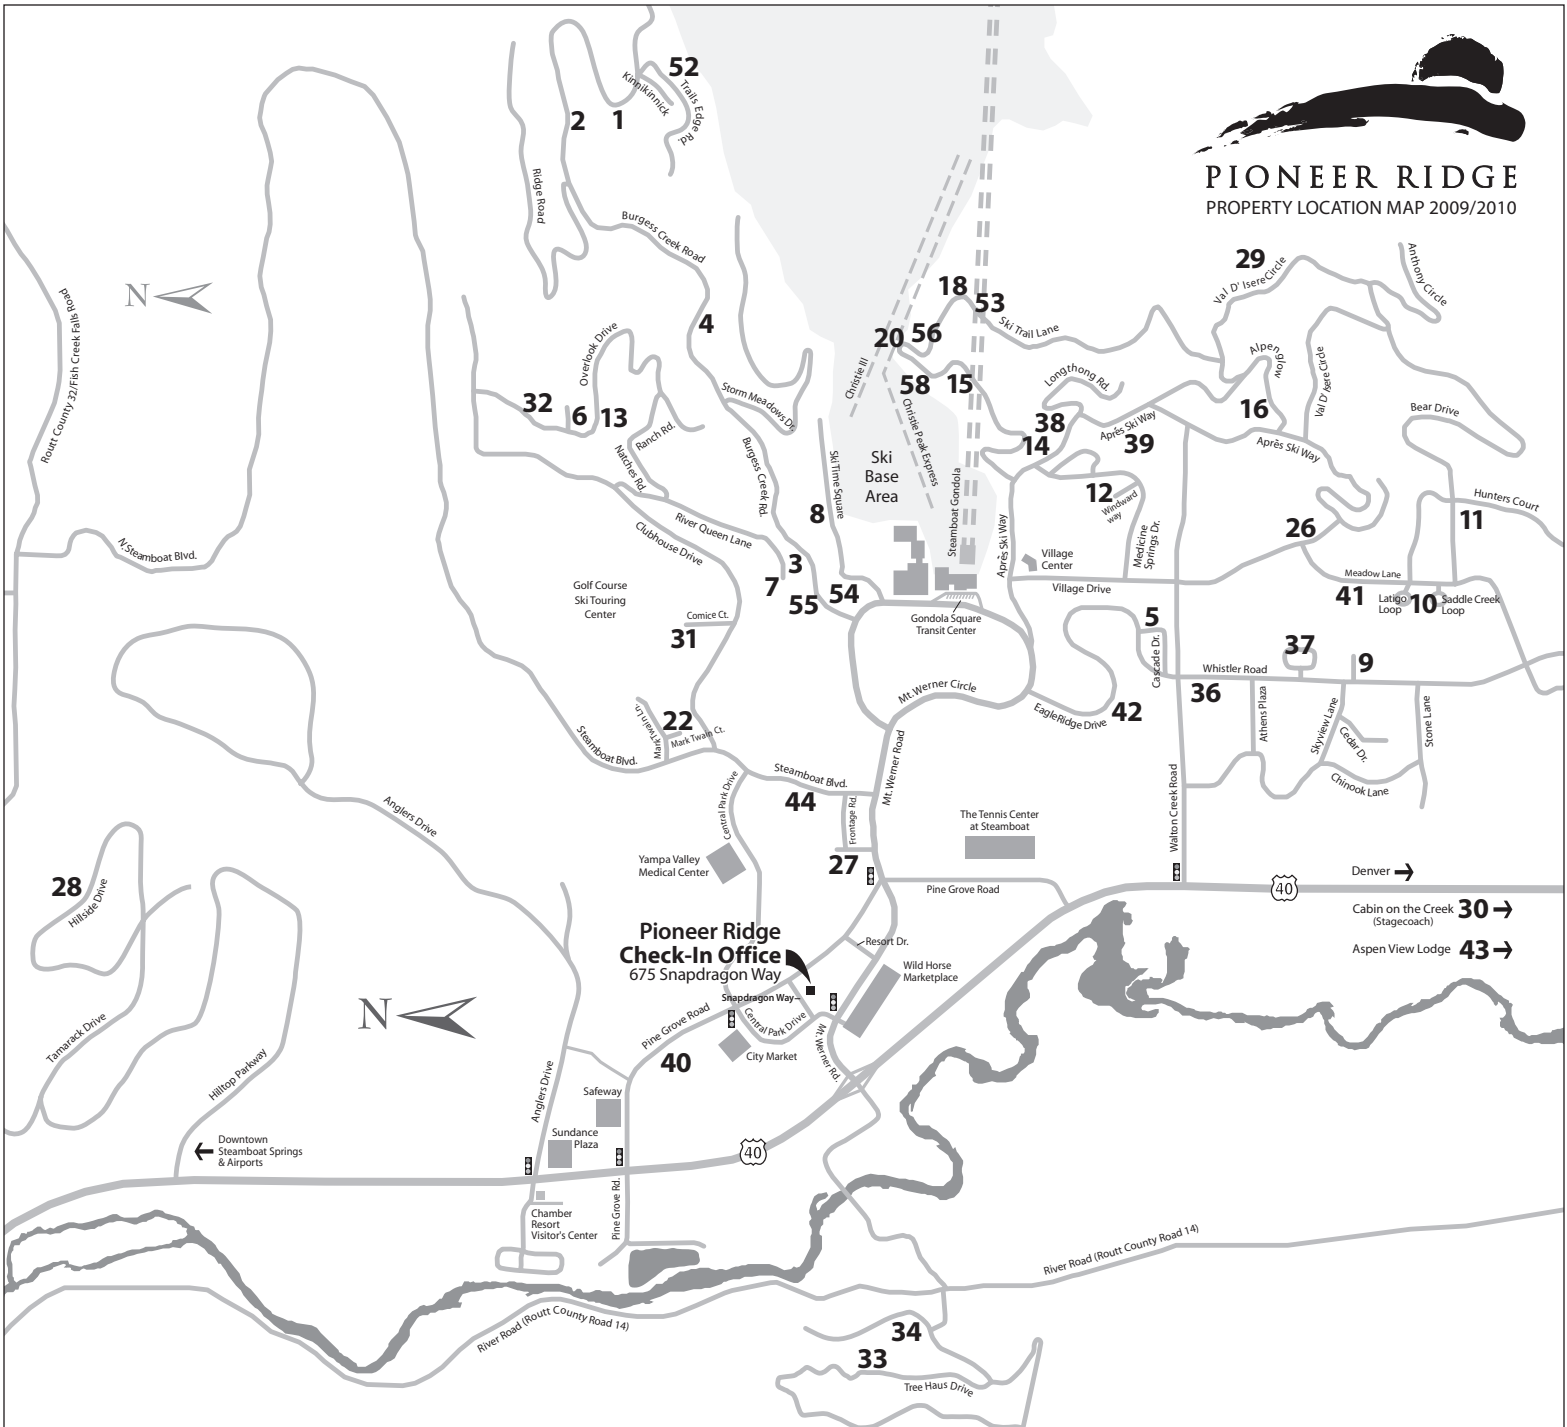

PIONEER RIDGE
PROPERTY LOCATION MAP 2009/2010

All guests check in at the Pioneer Ridge office

- | | | |
|--|--|---|
| <ul style="list-style-type: none"> 1. Scandinavian Lodge 2883 Burgess Creek Road 2. Winterwood 2725 Burgess Creek Road 3. Storm Watch 1800 Burgess Creek Road 4. Burgess Creek Townhomes 2605 Burgess Creek Road 5. Cascade Adams #2 1510 Cascade Drive 6. Eagles Overlook Overlook Drive 7. RidgeCrest 1805 River Queen Lane 8. Ski Time Square Condominiums 1920 Ski Time Square 9. Mustang Run 3350 Whistler Road 10. Saddle Creek Townhomes Saddle Creek Court 11. McInnes Home 1870 Hunters Court 12. Landings & Mountain Time Place Winward Way 13. Villas West 1345 Overlook Drive 14. Ski Ranch 2470 Apres Ski Way 15. Norwegian Log 2400 Ski Trail Lane 16. Alpenglow Home 2925 Alpenglow 18. Gondola Run A & B 2510 & 2512 Ski Trail Lane 19. Pine Street Cottage 620 Pine Street 20. Ski Trail House D 2440 Ski Trail Lane Unit D 22. Alpen View House 1568 Mark Twain Court 26. Sunray Meadows 3365 Columbine Circle | <ul style="list-style-type: none"> 27. Iron Oak Duplex I & II 2000 & 2010 Montview 28. Valley View Home 105 Hillside Drive 29. Bayer Aspen House 2270 Val D'Isere 30. Cabin on the Creek 23145 RCR 212 31. Tees & Skis 1660 Cornice Court 32. Giant View Lodge 2225 Chantrelle Way 33. Summit View Haus 36831 Tree Haus Drive 34. Tree Haus Chalet 36965 William William Drive 35. Howelsen Place 700 Yampa Ave 36. Villas at Walton Creek Morgan Court 37. Quail Run Covey Circle 38. Sunrise Condominiums 2600 Apres Ski Way 39. Hillsider Condominiums 2500 Apres Ski Way 40. The Pines & The Pines at Ore House Ore House Plaza 41. Sunburst Condominiums 3325 Meadow Lane 42. Chadwick Place & Chadwick Estates Eagle Glen Drive 43. Aspen View Lodge 33790 Sky Valley Lane 44. Heart of the Valley 1887 Steamboat Blvd. 45. The Residences of Old Town 730 Yampa Ave 46. The Vogel Haus 230 5th Street 47. Perry Mansfield Cabins 40755 RCR 36 | <ul style="list-style-type: none"> 48. Park Place 76 Park Place 49. The Olympian 501 Yampa Ave 50. Alpenglow Condos & Townhomes 601 Lincoln Ave 51. Huckleberry Hideaway 470 Huckleberry 52. Over the Edge 2965 Trails Edge Road 53. Lynx Pass & Buffalo Pass 2540 & 2542 Ski Trail Lane 54. Clocktower Penthouses 1724 Mt Werner Rd 55. Thunderhead Peak & Sunshine Peak 1770 Burgess Crk Rd 56. Ski Trail Lodge I & II 2460 & 2462 Ski Trail Lane 57. The Victoria 941 Lincoln Ave 58. Edgemont Steamboat 2410 Ski Trail Lane |
|--|--|---|